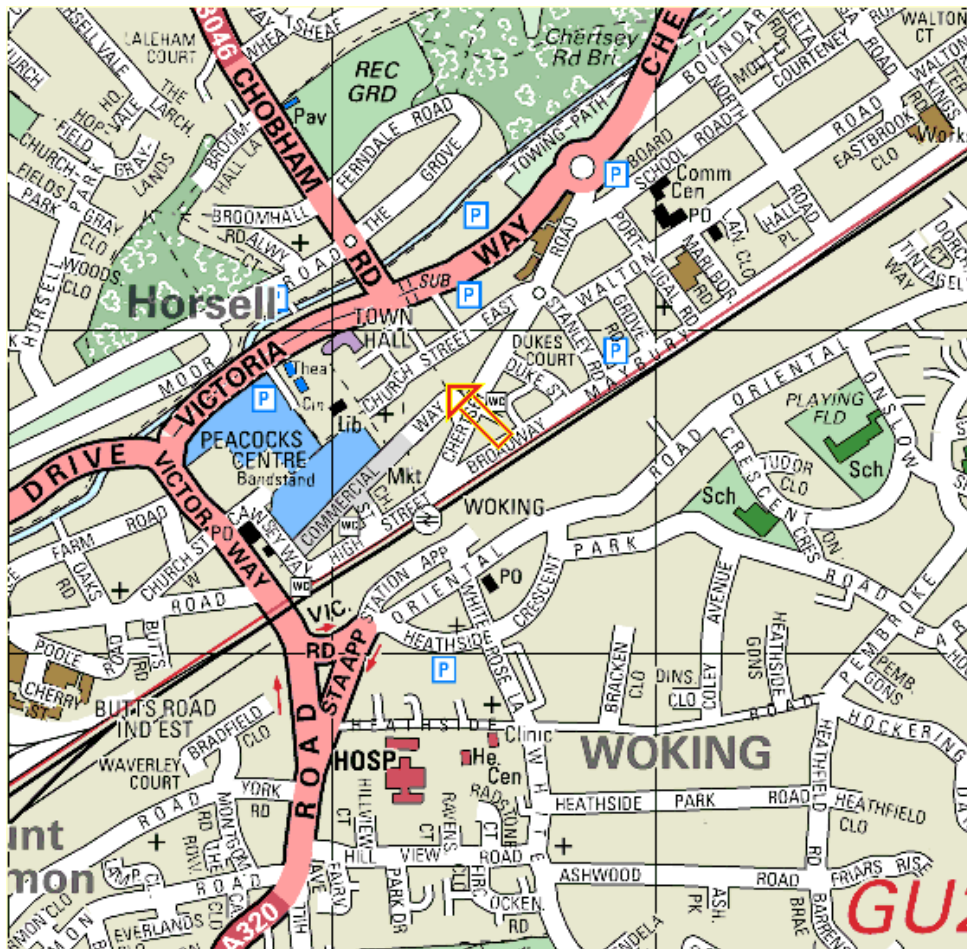

How to find us.....

Nº1 Crown Square  
Woking  
Surrey  
GU21 6HR

By train

25 minutes from Waterloo  
1 hour 45 minutes from Brighton

By Car

M25 Junction 11, follow A320 to Woking town centre  
A3 join A320 to Woking town centre  
M3 Junction 3, follow A322 and signs to Woking town centre

Parking

Victoria Way opposite the building  
Peacocks Shopping Centre (2 minutes walk)